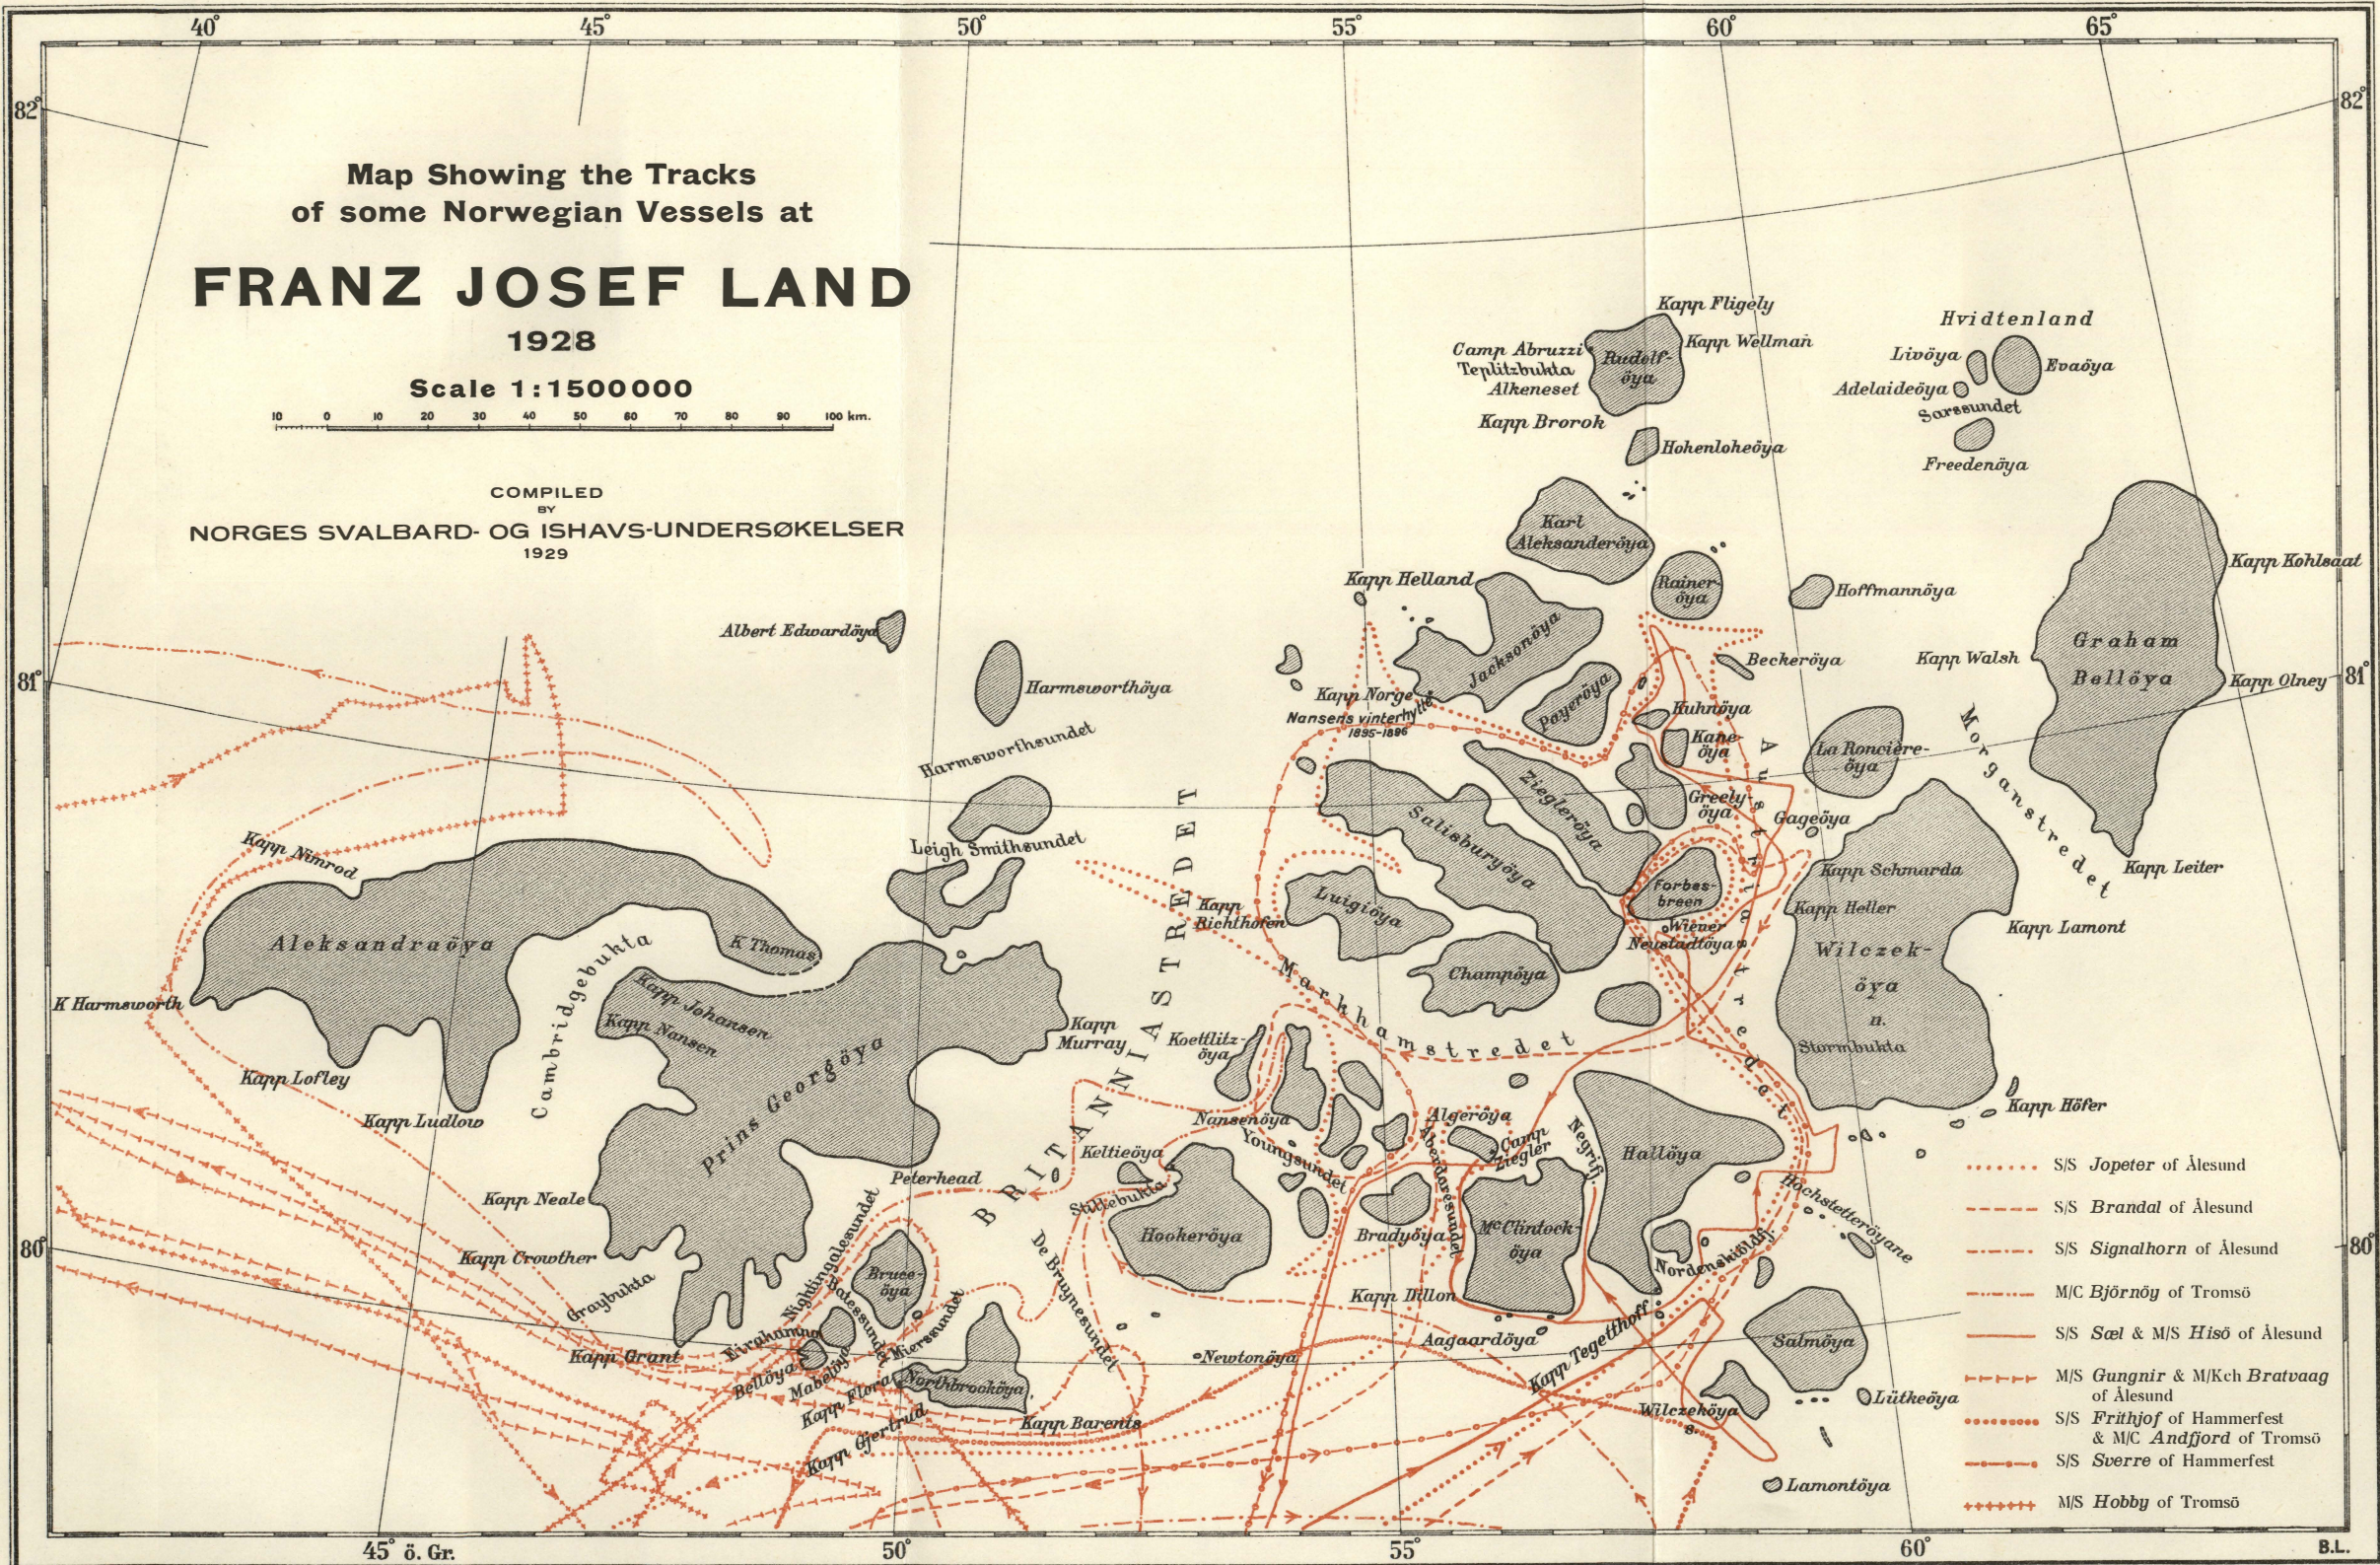

Map Showing the Tracks of some Norwegian Vessels at FRANZ JOSEF LAND 1928

Scale 1:1500000

COMPILED
BY
NORGES SVALBARD- OG ISHAVS-UNDERSØKELSER
1929

- S/S Jopeter of Ålesund
- S/S Brandal of Ålesund
- - - - S/S Signalthorn of Ålesund
- M/C Björnøy of Tromsø
- S/S Sæl & M/S Hisø of Ålesund
- - - - M/S Gungnir & M/Keh Bratvaag of Ålesund
- S/S Frithjof of Hammerfest & M/C Andfjord of Tromsø
- S/S Sverre of Hammerfest
- M/S Hobby of Tromsø

45° ö. Gr.

B.L.